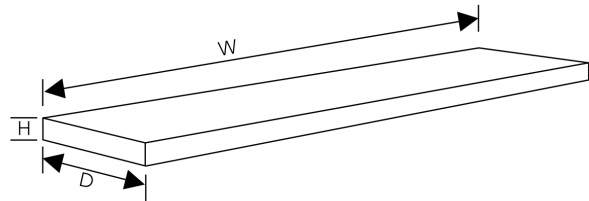

neelnox

LET
THERE
BE **DESIGN.**

Y-115-P

FEATURES

- Premium 304 Grade Stainless Steel
- Equipped with SoundDefy™ noise concealing technology
- Concealed hardware included for a seamless installation
- Double walled stainless steel construction ensures no screws are visible after installation

Model	Y-115-P
Product	Floating Shelf
Size	36"(W) x 9"(D) x 5/8"(H)
Slope	-
Hardware	Included, Concealed

FINISHES	Polished (-P)	Brushed Bronze (-BBRZ)	Light Beige (-LTBGE)
	Brushed (-B)	Antique Brass (-ABRS)	Grey (-GRAY)
	Brushed Gold (-BGLD)	Antique Copper (-ACOP)	Beige (-BEIGE)
	Matte Black (-BLK)	Matte White (-WHT)	Polished Gold (-PGLD)
	Oil Rubbed Bronze (-ORB)	Brushed Black (-BRBLK)	Polished Rose Gold (-PRGD)
	Brushed Brass (-BBRS)	Brushed Rose Gold (-BRGD)	